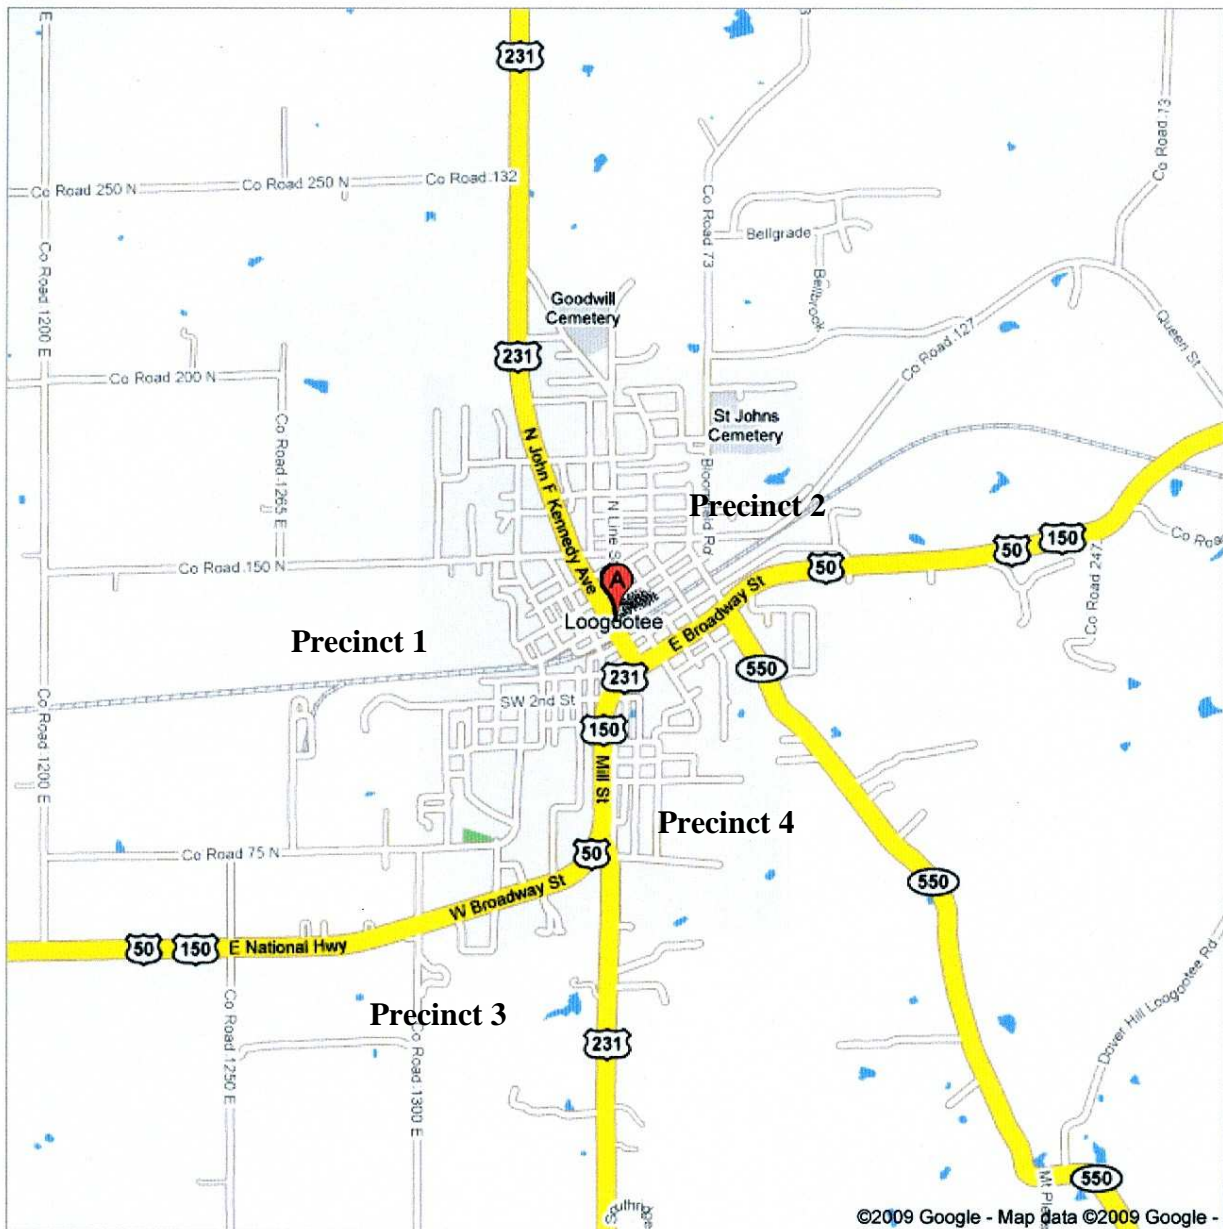

Address Loogootee, IN

Loogootee Precinct Map

Get Google Maps on your phone

Text the word "GMAPS" to 466453

Leaf Pick-Up - Rake leaves or place bags at the edge of the road.

- Mondays - Precinct 2. (North of Hwy 50/150 and East of Hwy 231)
- Tuesdays - Precinct 1. (North of Hwy 50/150 and West of Hwy 231)
- Wednesdays - Precinct 3 & 4. (South of Hwy 50/150 and West/East Side of Hwy 231)